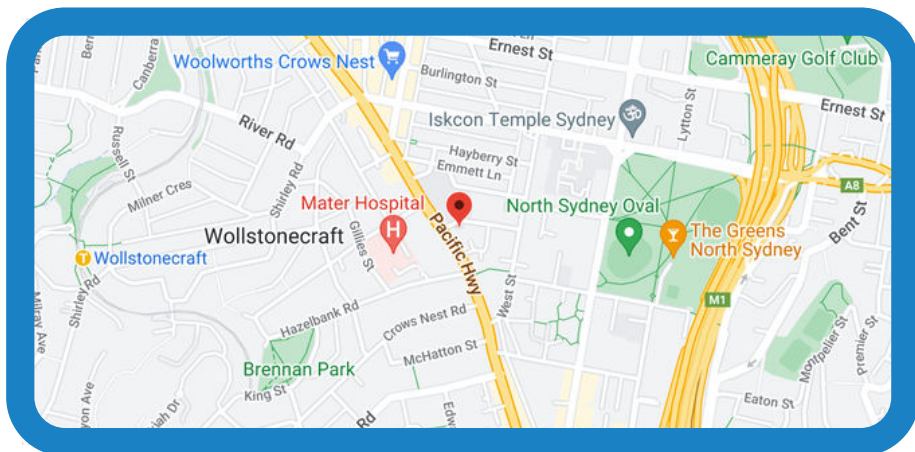

# SSA Venue Guide

## North Sydney Campus

Suite 6, 345 Pacific Highway, North Sydney

### Public Transport

We are about a 15 minute walk from North Sydney Station, and have a range of buses heading through Pacific Highway with a bustop within a few metres of our front door.

### Parking

Whilst there is no onsite parking, there are timed spots just around the corner on Myrtle Street!